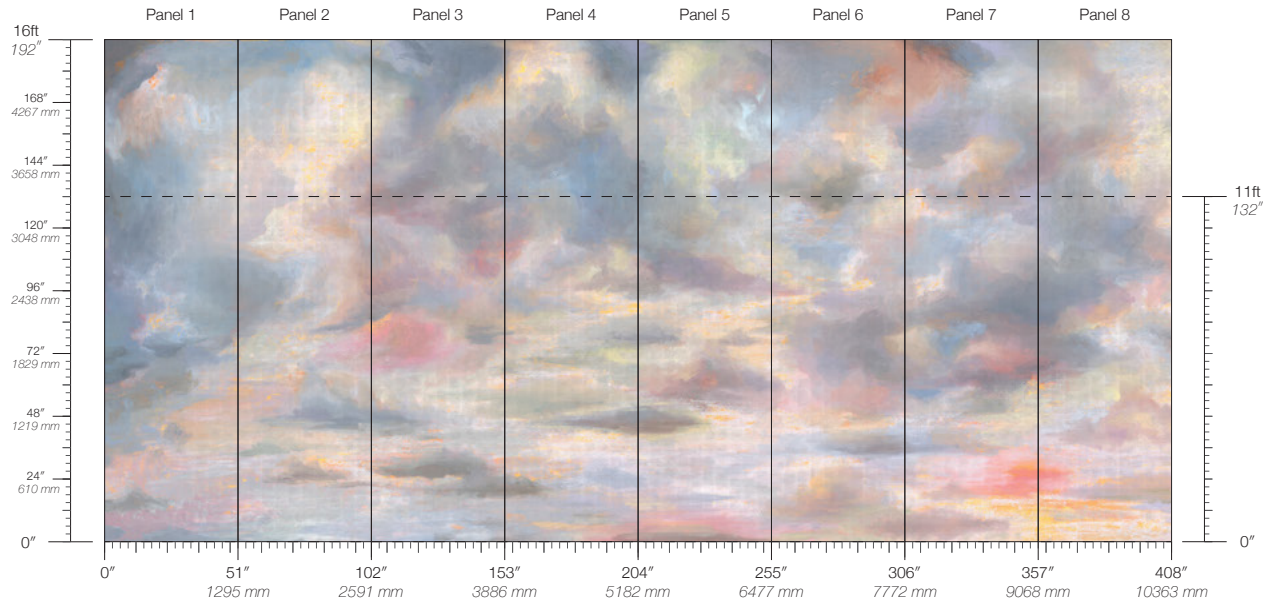

SOLSTICE

SUNSHOWER

TWILIGHT

# Atmosphere Daybreak

Suitable for residential and commercial projects

**COLOR**  
Daybreak

**ITEM**  
4409

**CONTENT**  
Type II Vinyl

**PANEL WIDTH**  
51" / 1295 mm trimmed

**PANEL HEIGHT**  
132" / 3353 mm standard  
192" / 4877 mm extended